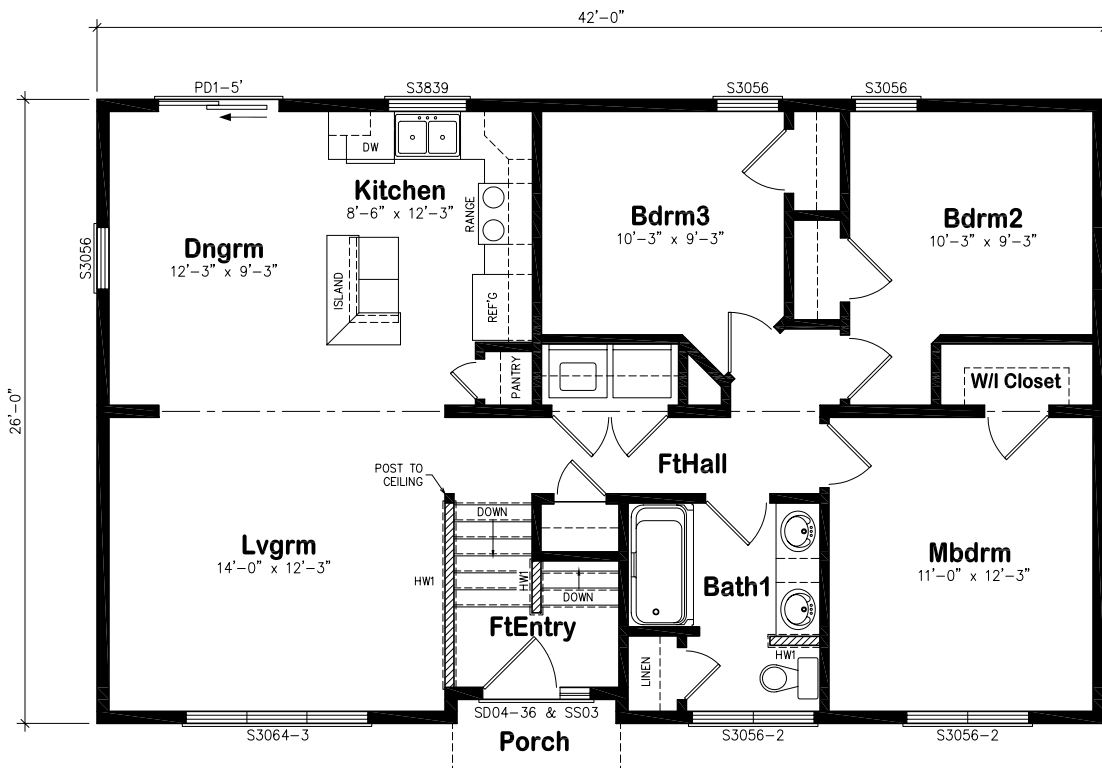

# Split Entry

R9935B

506-433-9130

www.prestigehomes.ca

Size: 42' x 26'  
Perimeter: 138 lineal feet  
Area: 1086 square feet

DISCLAIMER: The above information is for marketing purposes only. All dimensions are approximate. Plan & elevation may show optional features.