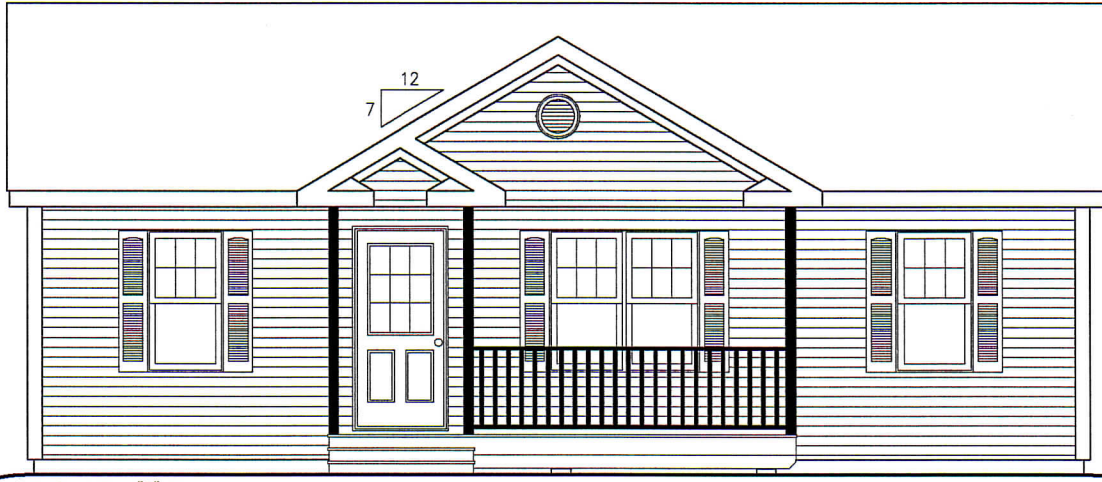

The Picadilly

Optional Elev "C" Pkg shown

Style: Ranch
 Size: 36' x 28'
 Area: 1008 square feet
 Perimeter: 128 lineal feet

DISCLAIMER: The above information is for marketing purposes only. All dimensions are approximate. Plan & elevation may show optional features.